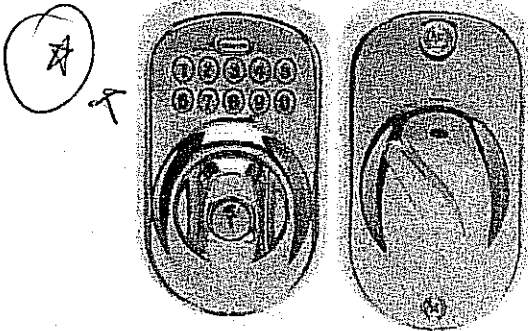

Model # BE365 PLY 505 605 Internet # 100608037

★★★★★ 5/5 Reviews (7) Write a Review

\$128.00 /EA-Each

Free Shipping

SHOPPERS WHO VIEWED THIS ITEM ALSO VIEWED

Camelot Bright Brass Keypad Deadbolt

\$128.00/Each

Camelot Bright Brass Keypad Entry with Flex Lock with ...

\$177.75/Each

Plymouth Satin Chrome Elan Keypad Lever

\$187.28/Each

Zoom View | Product Demo

COLLECTIONS 45

Description

This Plymouth keypad deadbolt offers keyless access and provide maximum security protection to make your life more convenient. Install and program in minutes with no wiring required. Schlage has built a legacy of providing the highest level of security to homes and businesses; install a Schlage, and you install nearly a century of total dedication to security, quality and innovation.